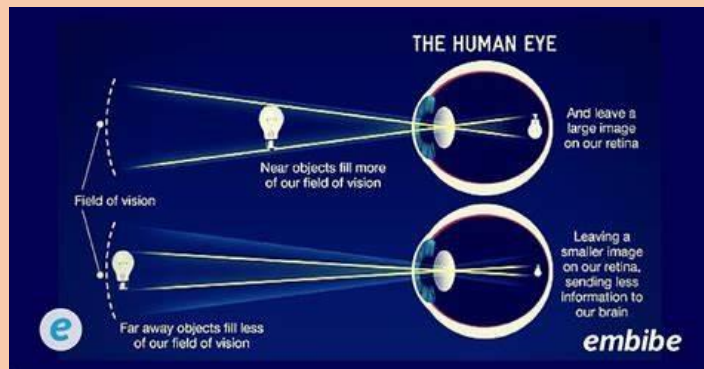

Year 6 Light- How does light travel?

Light travels in a straight line

Reflection

Red Hill Riches

I know:

Light appears to travel in straight lines.

Objects are seen because they reflect light into the eye.

Shadows have the same shape as the objects that cast them.

How the eye sees

White light comprises of the colours of light

Linked Learning

Light is reflected from a surface.

Shadows are formed when light from the light source is blocked by an opaque object.

Shadows can change shape based on the height and direction of the light source.