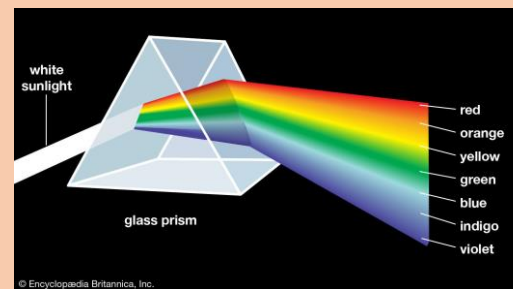

Year 6 Light- How does light travel?

Light travels in a straight line

Reflection

Red Hill Riches

I know:

Light appears to travel in straight lines.

Objects are seen because they reflect light into the eye.

Shadows have the same shape as the objects that cast them.

How the eye sees

White light comprises of the colours of light

Linked Learning

Light is reflected from a surface.

Shadows are formed when light from the light source is blocked by an opaque object.

Shadows can change shape based on the height and direction of the light source.