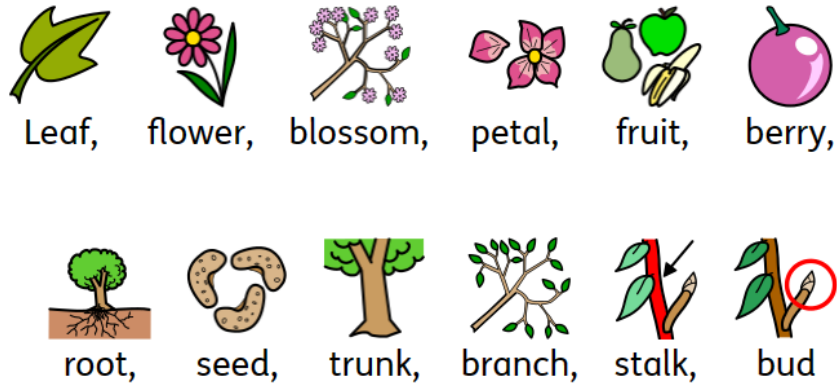

Year 1 Plants- What do I know about plants?

Glossary

Red Hill Riches

I know:

Evergreen trees maintain their leaves throughout the year and deciduous trees shed their leaves in autumn.

Common flowering plants, including trees have key features including roots, trunk/stem, flowers and leaves

Changes can be seen across the four seasons.

Deciduous Trees

Evergreen Trees

Last Year's Linked Learning

I know:

There are 4 seasons

Plants and trees change through the seasons

Plants take time to grow