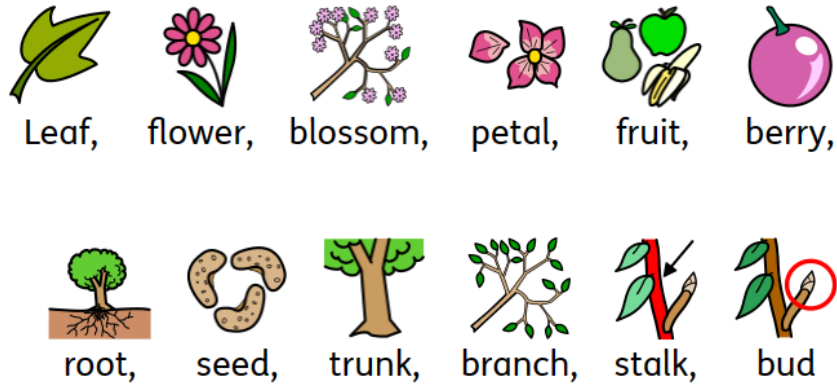

Year 1 Plants- What do I know about plants?

Glossary

Deciduous Trees

Evergreen Trees

Red Hill Riches

I know:

There are a variety of common wild and garden plants, including deciduous and evergreen trees.

Evergreen trees maintain their leaves throughout the year and deciduous trees shed their leaves in autumn.

Common wild and garden plants can be identified by their features

Common flowering plants, including trees have key features including roots, trunk/stem, flowers and leaves

Seasonal changes

Changes can be seen across the four seasons.

Weather can be associated with the seasons.

The length of the day varies across the seasons.